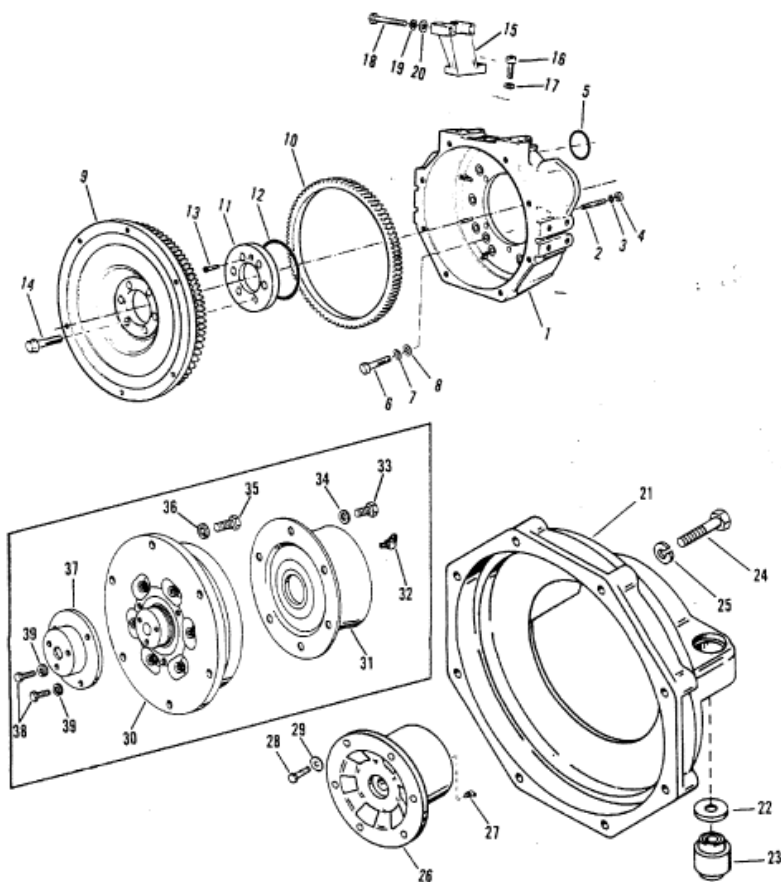

FLYWHEEL HOUSING

Parts List

Ref	Class	Part	Description	Qty	Comment	Footnote
1		801331695	FLYWHEEL HOUSING	1		
2	16	809908402	STUD	2		
3	13	811408	LOCKWASHER	2		
4	11	811458	NUT	2		
5	25	801331619	O-RING	1		1
6	10	809913834	SCREW	9		
7	13	809932112	LOCKWASHER	9		
8	12	811459	WASHER	9		
9	265	811453	FLYWHEEL	1		
10	43	801331701	RING GEAR	1		
11		801331697	GUIDE RING	1		
12	25	811498	O-RING	1		1
13	10	801331698	SCREW	1		
14	10	811454	BOLT	6		
15		816830	BRACKET	1		
16	10	811457	SCREW	1		
17	13	809932110	LOCKWASHER	1		
18	10	811456	SCREW	2		
19	13	809932095	LOCKWASHER	2		
20	12	811455	WASHER	2		
21		18718A 7	FLYWHEEL HOUSING ASSEMBL`	1		
22	23	99322	SPACER	2		
23		88791	MOUNT	2		
24	10	40001206	SCREW	8		
25	13	809931076	LOCKWASHER	8		
26		19100A 3	COUPLING ASSEMBLY (SINGLE	1		
27	22	49099	GREASE FITTING (SINGLE ST/	2		
28	10	40001192	SCREW (SINGLE STAGE COUPL	6		
29	13	40024 8	LOCKWASHER (SINGLE STAGE	6		
30		18311A10	COUPLING ASSEMBLY (DUAL ST	1		
31		18311A13	COUPLING ASSEMBLY (DUAL E	1		
32	22	49099	GREASE FITTING (DUAL STA	2		
33	10	40001189	SCREW (DUAL STAGE COUPLI	6		
34	13	40024 8	LOCKWASHER (DUAL STAGE C	6		
35	10	40001134	SCREW (DUAL STAGE COUPLI	6		
36	13	40024 7	LOCKWASHER (DUAL STAGE C	6		
37		805731	COUPLER (DUAL STAGE COUPL	1		
38	10	40001 75	SCREW (DUAL STAGE COUPLI	6		
39	13	26992	LOCKWASHER (DUAL STAGE C	6		
40	27	811490	GASKET SET			